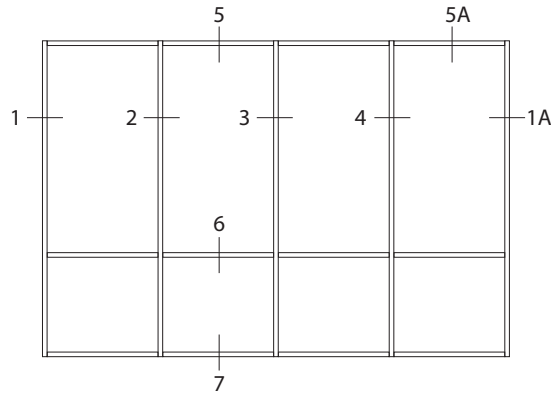

SERIES CG450^{S2}

1 3/4" x 4 1/2" CENTER GLAZED SYSTEM

FOR 1/4" GLASS

TYPICAL DETAILS

SCALE 3" = 1'-0"