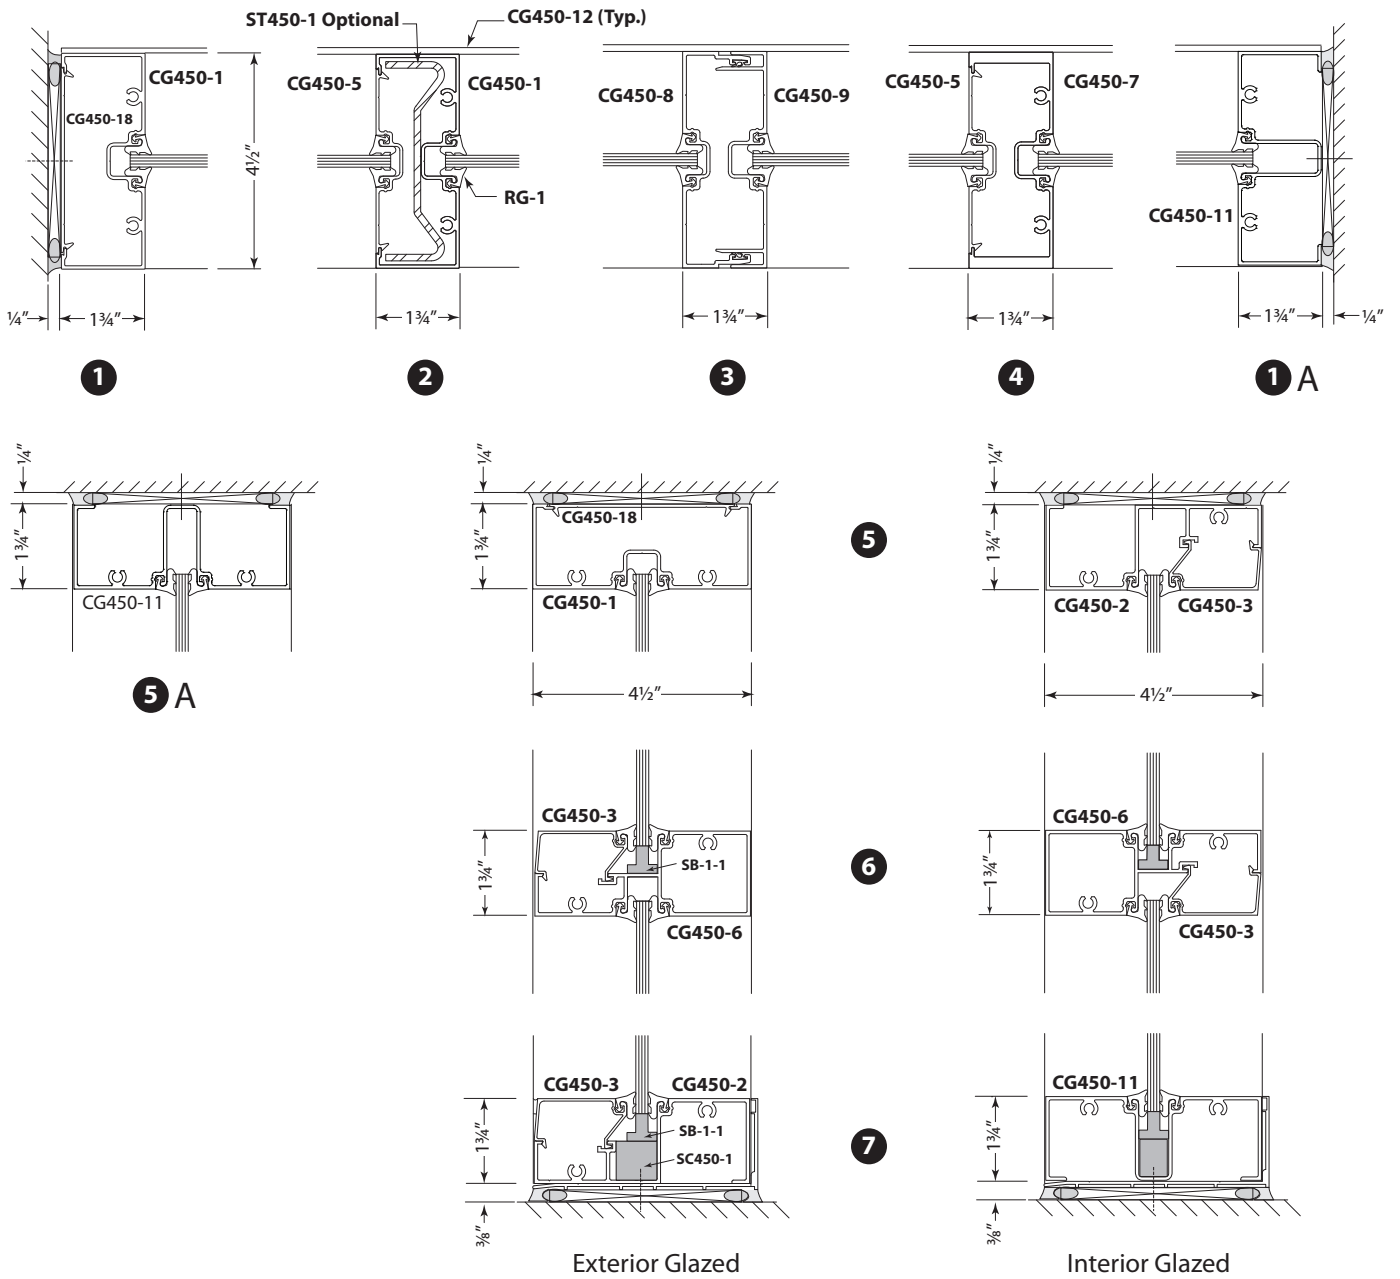

SERIES CG450^{S2}

1 3/4" x 4 1/2" CENTER GLAZED SYSTEM

FOR 1/4" GLASS

TYPICAL DETAILS

SCALE 3" = 1'-0"