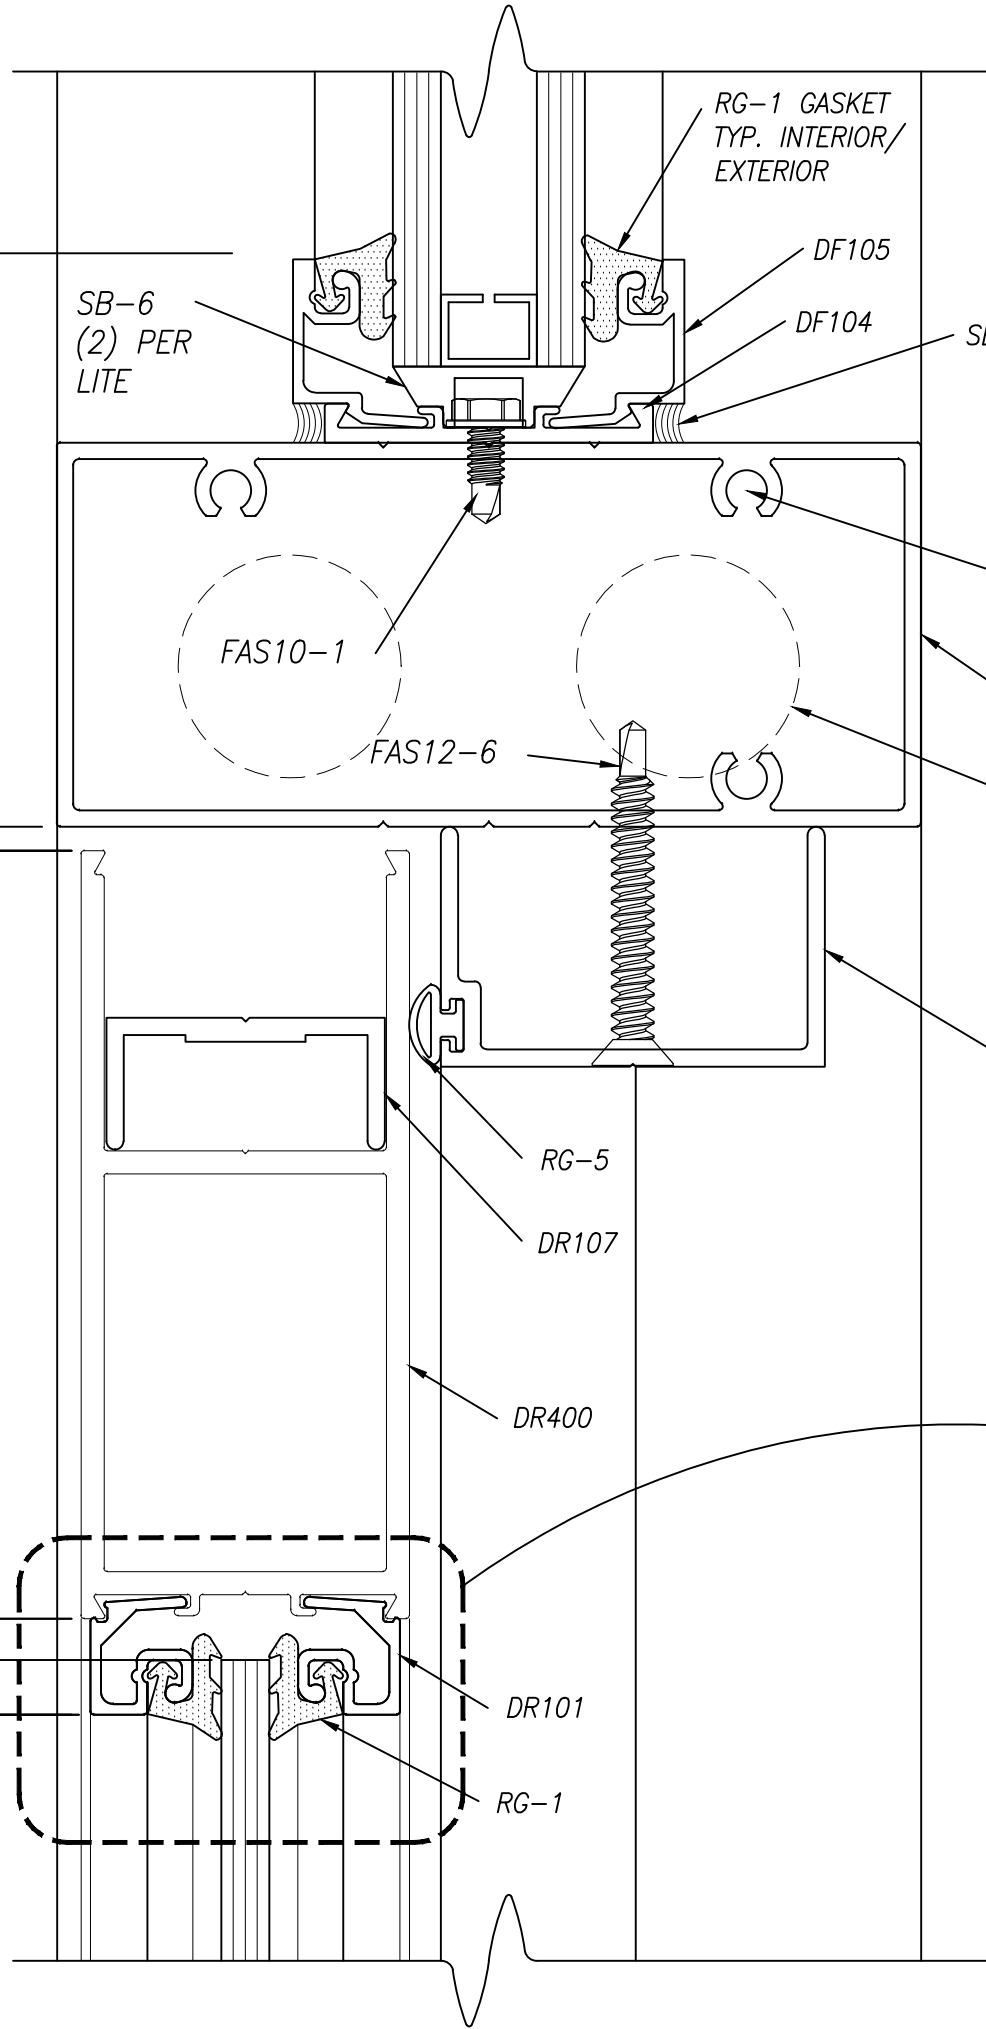

FRAME OPENING

MAX. FRAME HEIGHT

DOOR OPENING HEIGHT

DOOR HEIGHT

D.L.O.

9/32"
(TYP. GLASS
BITE)

1/2"

4 1/2"

4"

2"

1/8"

1"

D.L.O.

FAS14-2
(TYP. AT ALL
SPLINE LOCATIONS.)

DF451-2

CONCEALED OVERHEAD
CLOSER