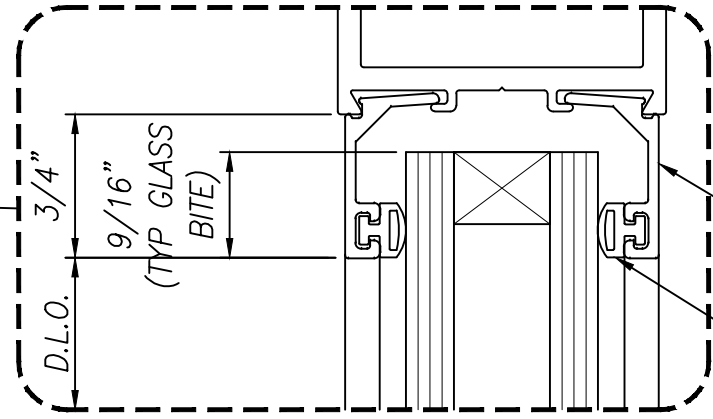

FRAME OPENING

MAX. FRAME HEIGHT

DOOR OPENING HEIGHT

DOOR HEIGHT

D.L.O.

9/32"
(TYP. GLASS
BITE)

1/2"

4 1/2"

4"

2"

1/8"

1"

D.L.O.

FAS14-2
(TYP. AT ALL
SPLINE LOCATIONS.)

DF451-2

CONCEALED OVERHEAD
CLOSER

DF102

RG-5

DR107

DR400

DR101

RG-1

DR102

RG-4